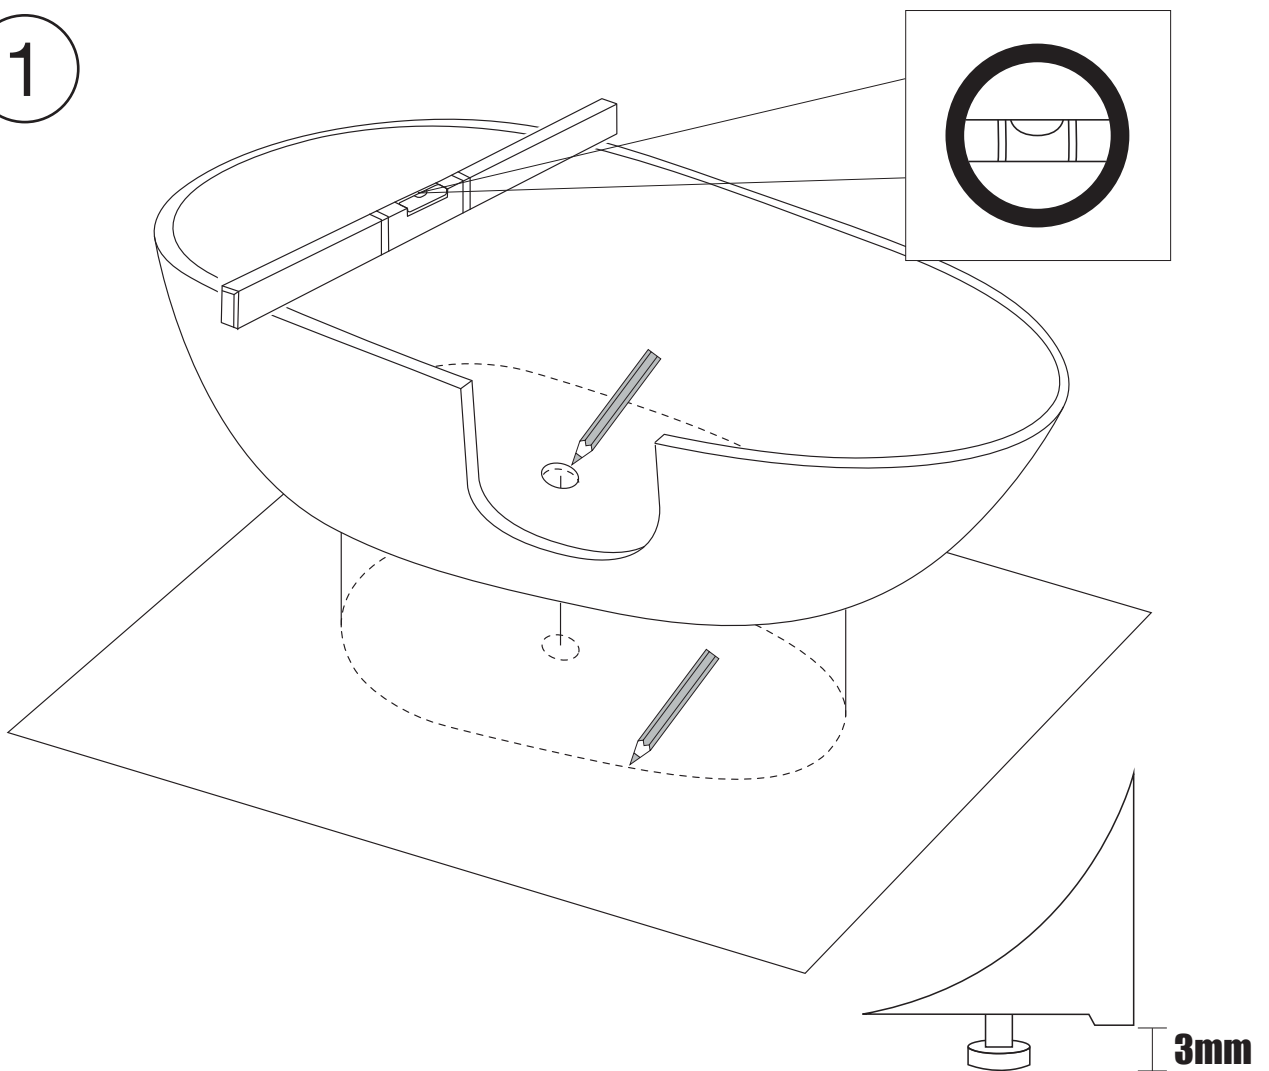

KASKADE

STONE

Stone Cast Bath Installation Manual

IMPORTANT INFORMATION

Ensure the hot water service is set to no higher than 55°C

Inspect bath prior to installation. Claims for damage
or defects will not be accepted after installation.

ALL WORK TO BE CARRIED OUT BY A LICENSED PLUMBER.

Suitable for all bath shapes

Inspect bath prior to installation. Claims for damage or defects will not be accepted after installation.

1

2

3