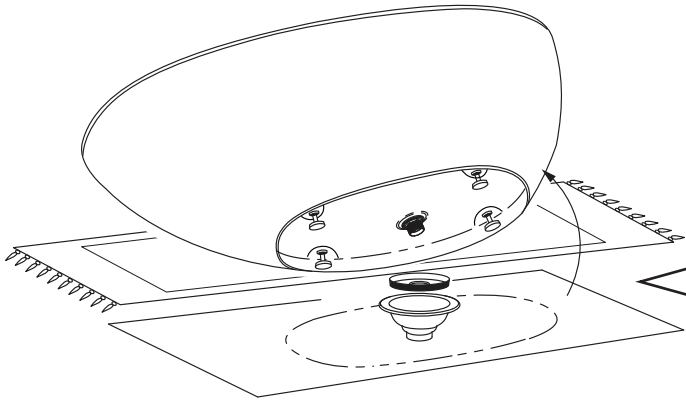

KASKADE

STONE

Stone Cast Bath Installation Manual

IMPORTANT INFORMATION

Ensure the hot water service is set to no higher than 55°C

Inspect bath prior to installation. Claims for damage
or defects will not be accepted after installation.

ALL WORK TO BE CARRIED OUT BY A LICENSED PLUMBER.

Suitable for all bath shapes

Inspect bath prior to installation. Claims for damage or defects will not be accepted after installation.

1

2

3